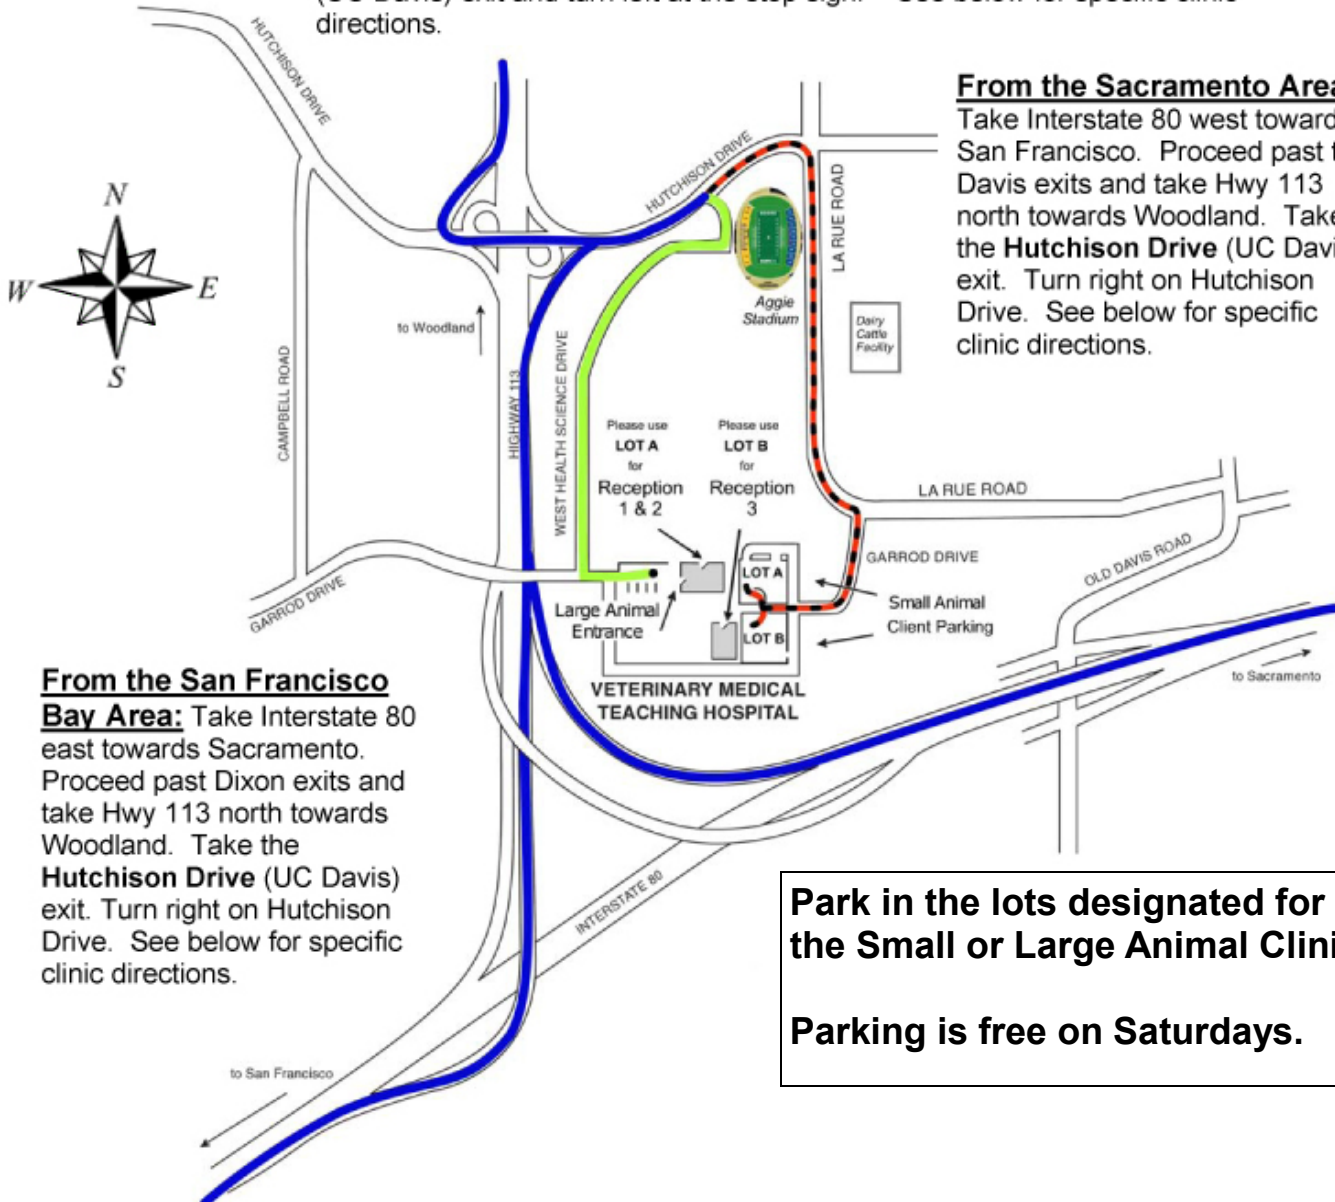

BEEF CATTLE WORKSHOP BACK TO BASICS IN MANAGEMENT, GENETICS AND MARKETING

Map and Directions to the Veterinary Medical Teaching Hospital

From the Redding Area: Take Interstate 5 south towards Sacramento. At Woodland, take Highway 113 south towards Davis. Take the Hutchison Drive (UC Davis) exit and turn left at the stop sign. See below for specific clinic directions.

From the Sacramento Area: Take Interstate 80 west towards San Francisco. Proceed past the Davis exits and take Hwy 113 north towards Woodland. Take the Hutchison Drive (UC Davis) exit. Turn right on Hutchison Drive. See below for specific clinic directions.

Park in the lots designated for either the Small or Large Animal Clinic.

Parking is free on Saturdays.

Large Animal Clinic: At the first stop light, turn right on Health Sciences Drive, then at stop sign, turn right on West Health Sciences Drive. Follow to the next stop sign Garrod Drive, turn left. Go straight through the gate into the VMTH Large Animal Clinic parking lot. Trailer parking is to the right and passenger parking is on the left.

Small Animal Clinic: At the second stop light, turn right on La Rue Road. Follow La Rue Road to Garrod Drive, turn right. Follow Garrod Drive to the stop sign, proceed straight ahead. Client Parking Lot B entrance is on the left, Client Parking Lot A entrance is on the right. Client parking is free in designated "Patient Parking" spaces.